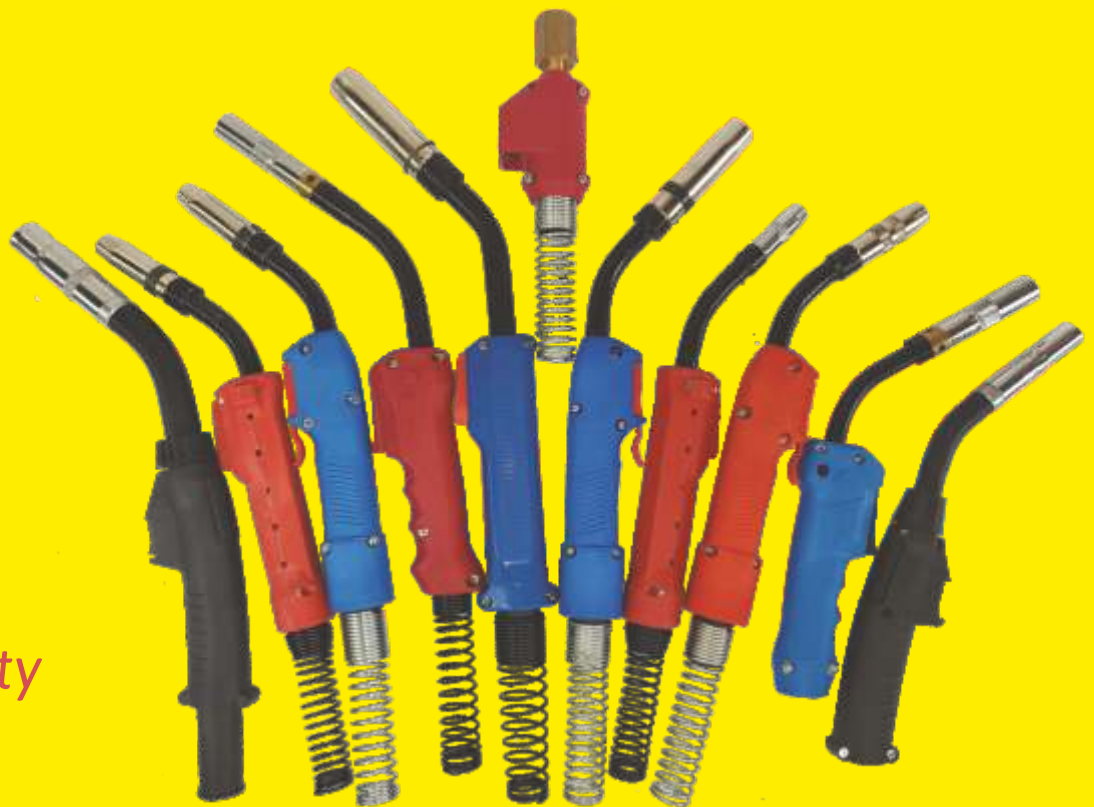

Welding Torches.....

WELD4S

*Brand you can
Trust for Quality*

WELDING TORCHES

Robot Torch

Contact Tips

Robot Canopy & Conduit

Robot Torch with Wire Feeder

Robot Torch Parts

Torch Cables

Specialised in Customised Cable Length & Mix Match End Fittings.

OUR TORCH PRODUCT RANGE

MIG	B Range : SE24, SE24 TN, SE36, SE40, SE60, SEW501 New Models : SEN24, SEN36 All Auto / SPM Neck Torches available.
TIG	SE26, SE18 4 mtr / 8 mtr Manual & SPM (Auto) Neck available.
ROBOT	SE ROBOT 350, SE ROBOT 500 - for all major Robot. Canopy for drum pack with conduits as per required lengths & end fittings.